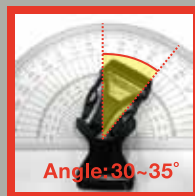

Product Data